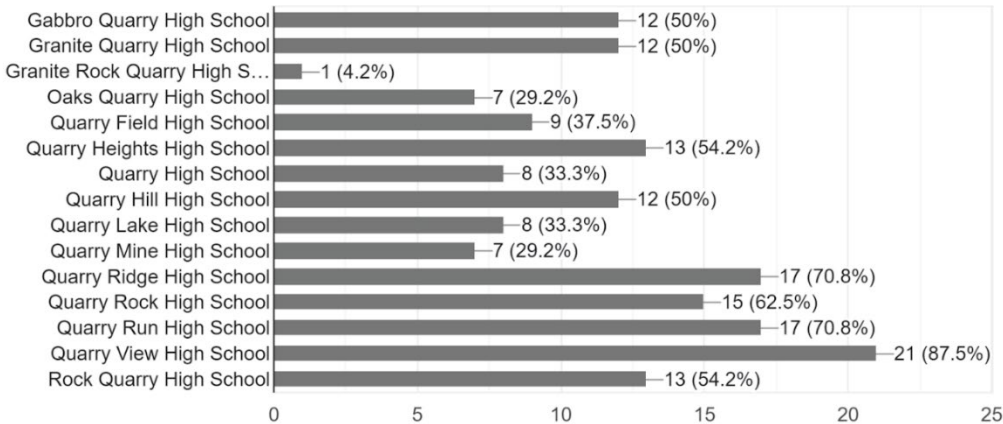

Troy Park	1
Villa Heights High School	1
Vista High School	1
Washington Boulevard High School	1
Washington Guilford High School	1
Waterford High School	1
Waverly Mills High School	1
West Brook High	1
Westwood High School	1
Wincopin's Quarry High School	1
Windy Hill High School	1
Wood Oak	1
Woodcreek	1
Woodford High	1
Woodland Heights High School	1
Woodland High School	1
Woodland Mills	1
Woody Hills High School	1
Total	1104

Committee Vote-Top Ten Names:

After lengthy discussion during the first two committee meetings, the committee was asked to identify their ten most preferred names from the list of 15 suggested names that included the word “Quarry”, excluding names that did not meet the requirements of Policy 6050. The results of that committee survey are listed below. The top ten names from this vote were used to create a student survey.

Please choose your top ten names from the list below.

24 responses